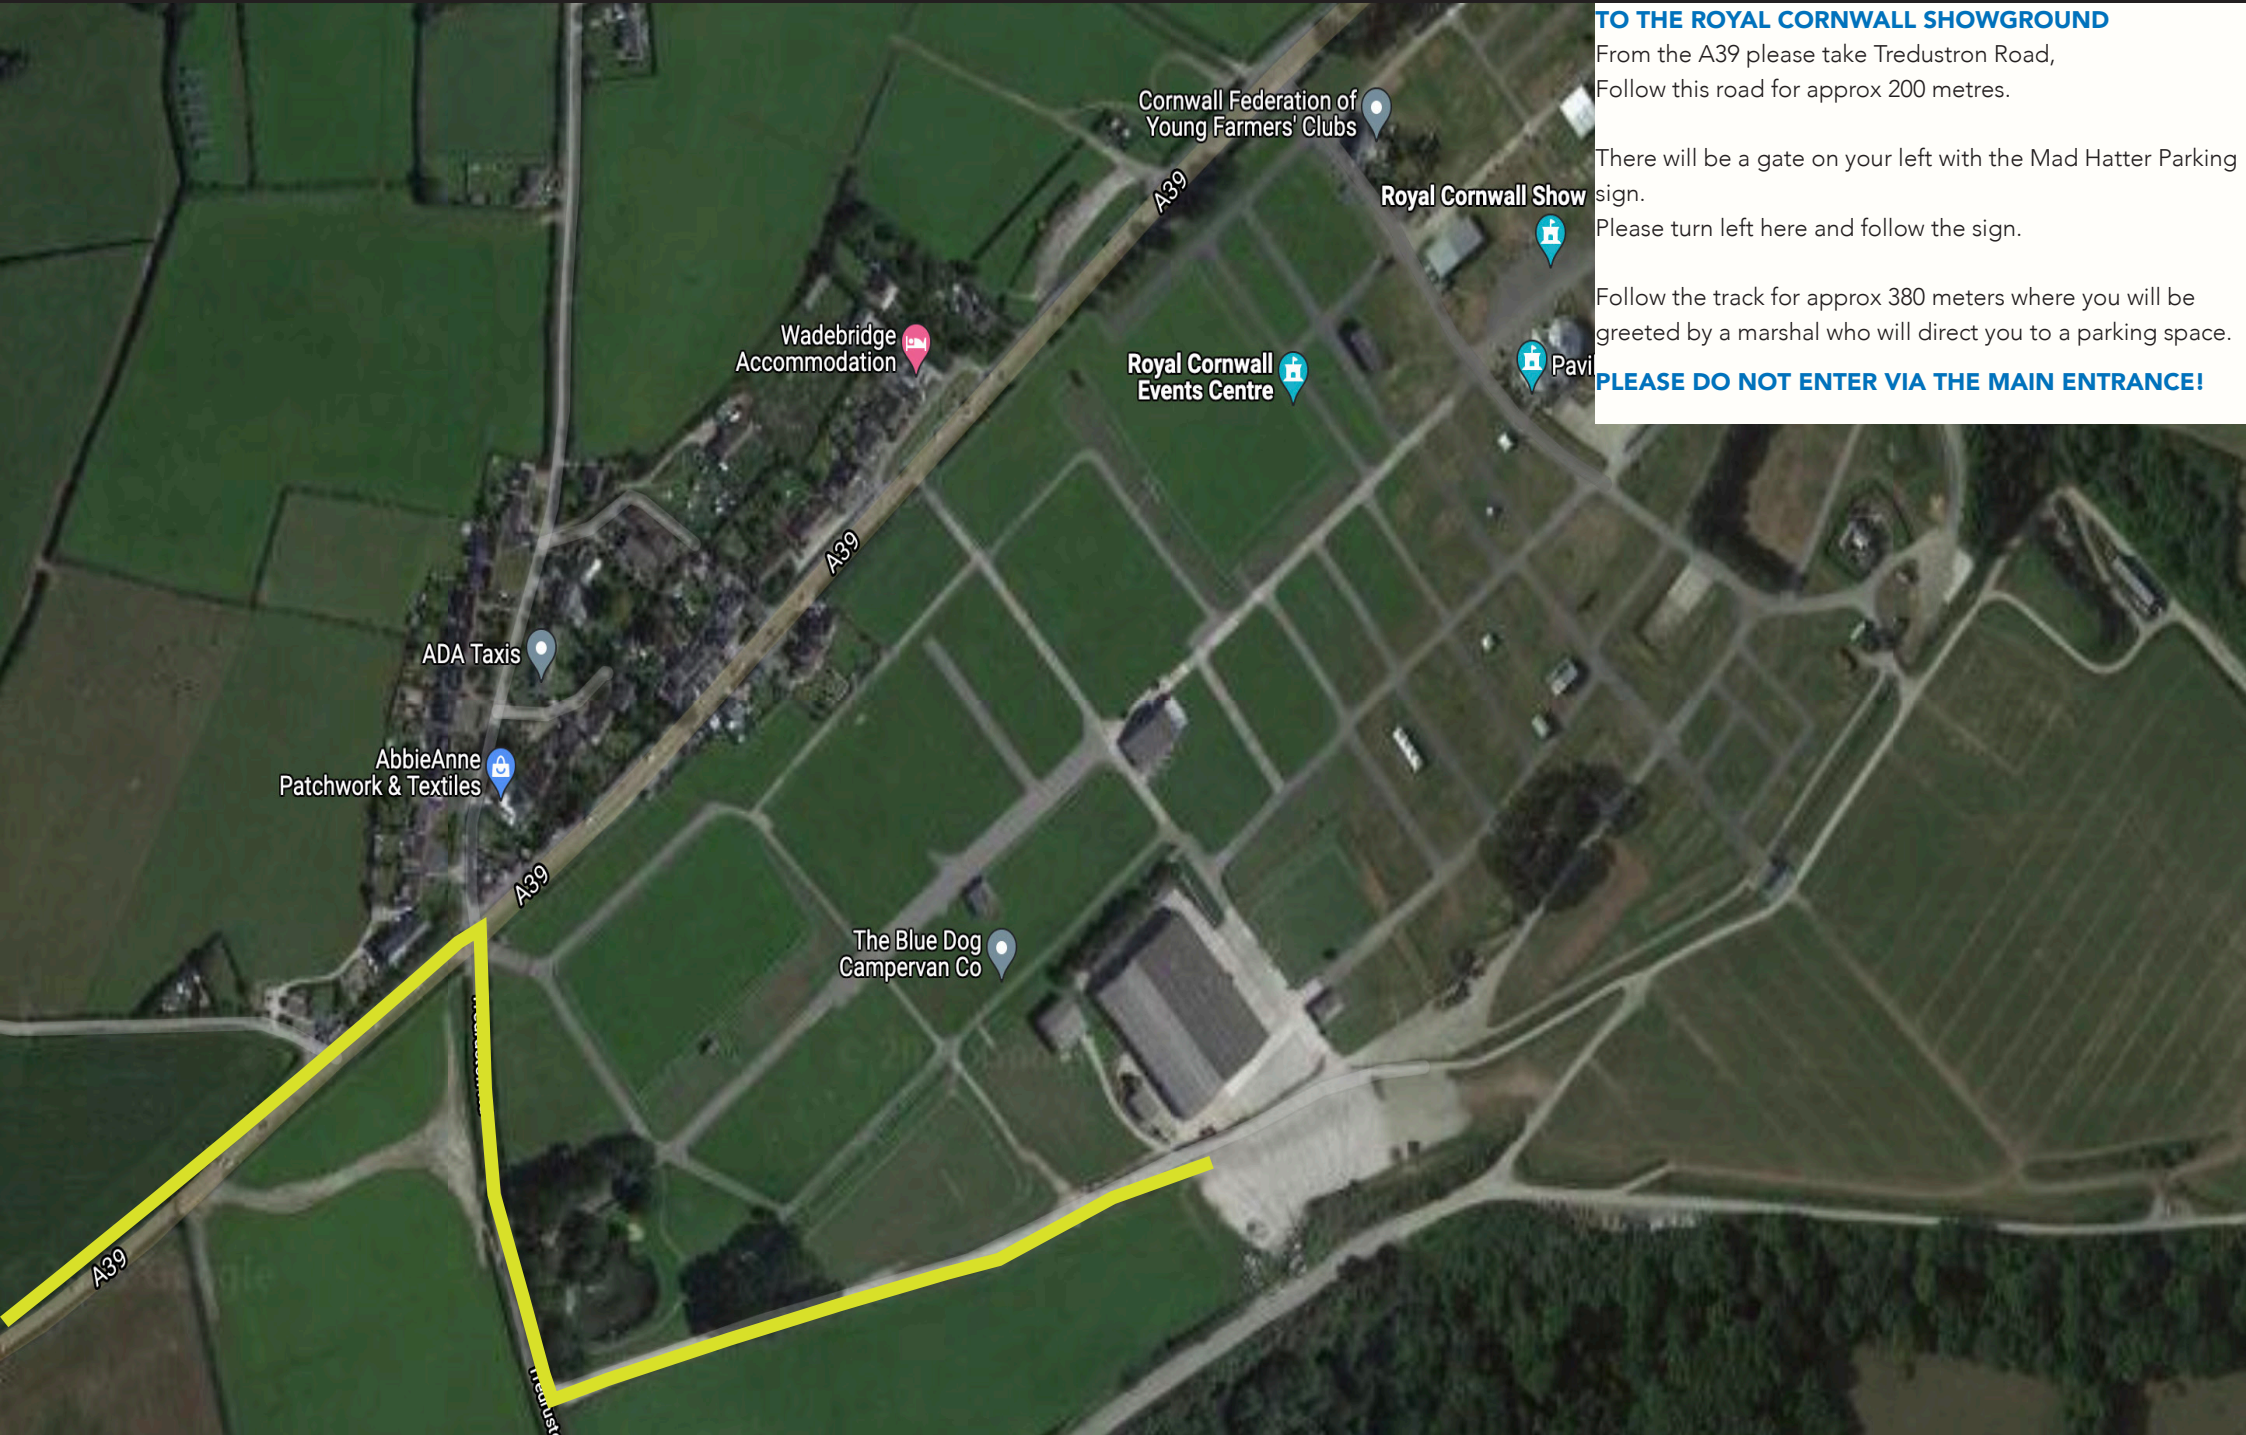

Mad Hatter Sports Events

HOURGLASS EVENT SITE PLAN

HOURGLASS ~ 2023

Mad Hatter Sports Events

GETTING TO THE EVENT

TO THE ROYAL CORNWALL SHOWGROUND

From the A39 please take Tredustron Road,
Follow this road for approx 200 metres.

PLEASE DO NOT ENTER VIA THE MAIN ENTRANCE!

EVENT RULES

Participants will run two mile loops around the Royal Cornwall showground with a diminishing time limit starting at 30 minutes and reducing by 1 minute each loop. The run course will be signed using yellow arrows and tape, marshals and other markers.