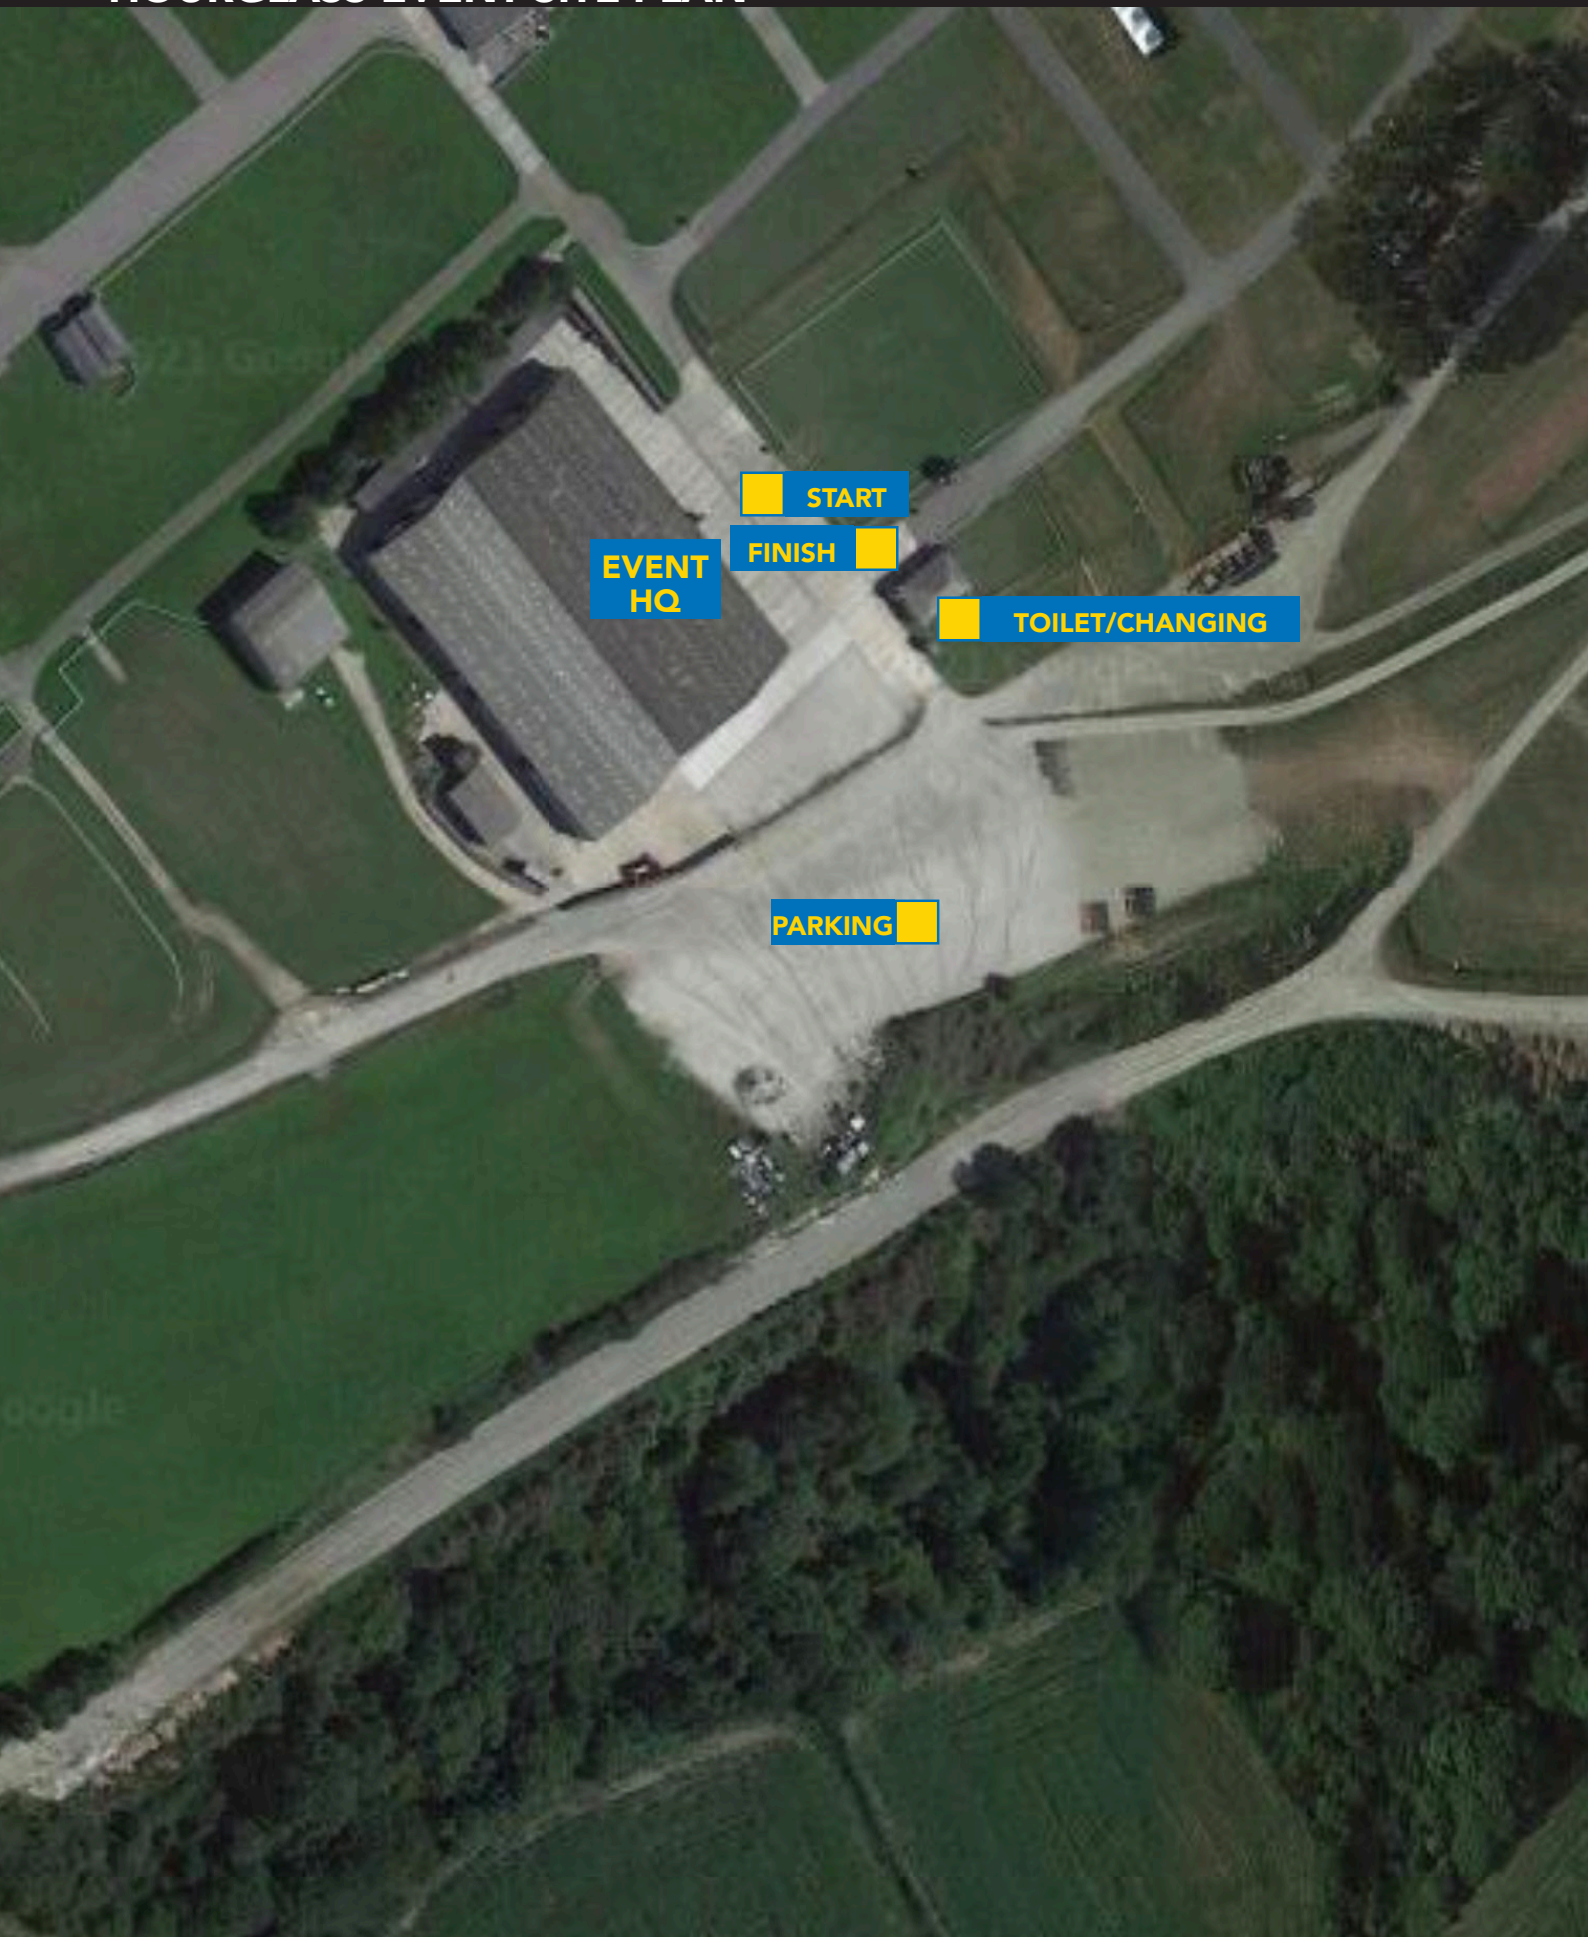

Mad Hatter Sports Events

HOURGLASS EVENT SITE PLAN

HOURGLASS ~ 2023

Mad Hatter Sports Events

GETTING TO THE EVENT

TO THE ROYAL CORNWALL SHOWGROUND

From the A39 please take Tredustron Road,
Follow this road for approx 200 metres.

PLEASE DO NOT ENTER VIA THE MAIN ENTRANCE!

EVENT RULES

Participants will run two mile loops around the Royal Cornwall showground with a diminishing time limit starting at 30 minutes and reducing by 1 minute each loop. The run course will be signed using yellow arrows and tape, marshals and other markers.