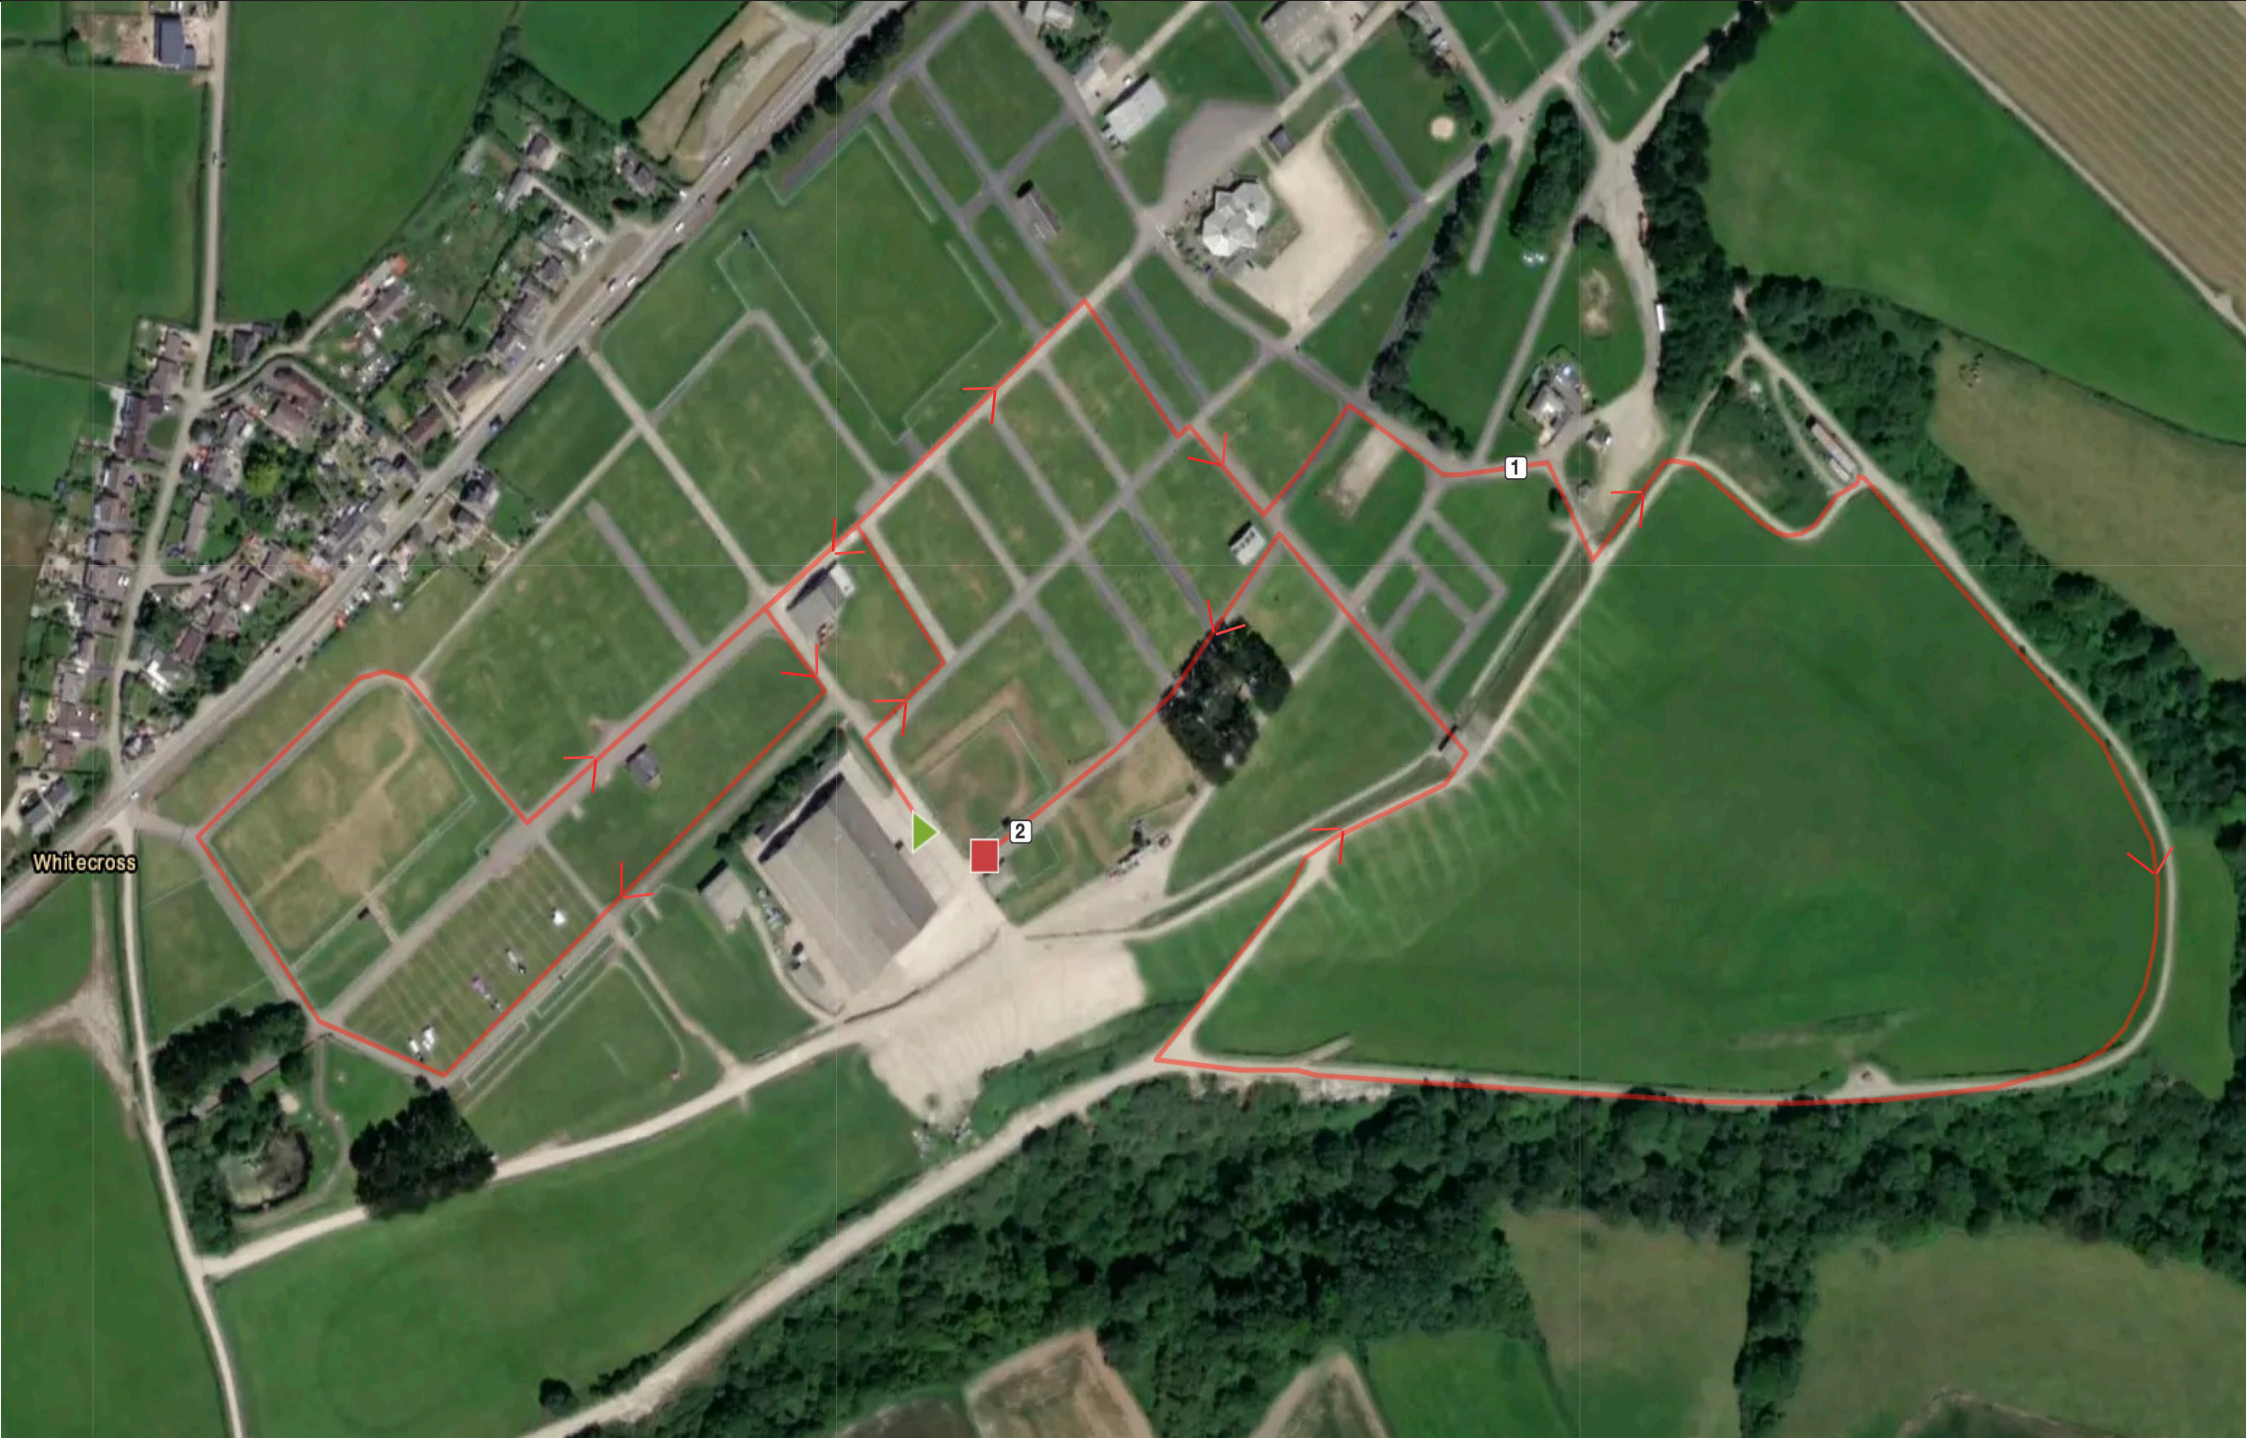

LAP SCHEDULE

LAP	TIME TO COMPLETE LAP	AVERAGE PACE REQUIRED Min/Mile	TOTAL DISTANCE COVERED
1	30	15	2
2	29	14.5	4
3	28	14	6
4	27	13.5	8
5	26	13	10
6	25	12.5	12
7	24	12	14
8	23	11.5	16
9	22	11	18
10	21	10.5	20
11	20	10	22
12	19	9.5	24
13	18	9	26
14	17	8.5	28
15	16	8	30
16	15	7.5	32
17	14	7	34
18	13	6.5	36
19	12	6	38
20	11	5.5	40
21	10	5	42
22	9	4.5	44
23	8	4	46

HOURGLASS ~ 2023

Mad Hatter Sports Events

HOURGLASS COURSE MAP

Whitecross

1

2